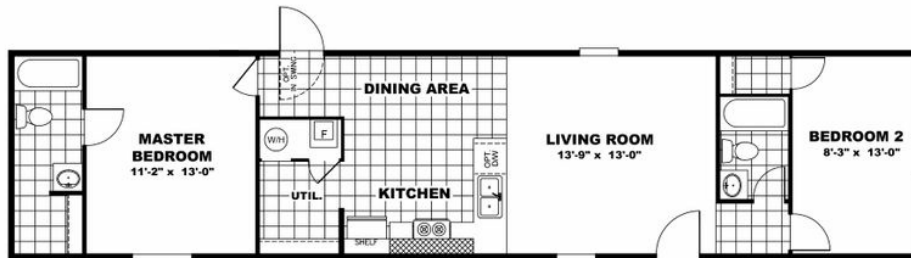

**DELIGHT** Model number: 36TRS14602AH19

**2 beds • 2 baths • 840 sq.ft. • 14' width • 60' depth**

Our home building facilities invest in continuous product and process improvements. Plans, dimensions, features, materials, specifications and availability are subject to change without notice or obligation. Renderings and floor plans are representative likenesses of our homes and may differ from the actual homes. We invite you to tour a Home Center near you and inspect the highest value in quality housing available or call (423) 745-4752 to speak with a Home Consultant. Copyright 2017, CMH. All rights reserved.